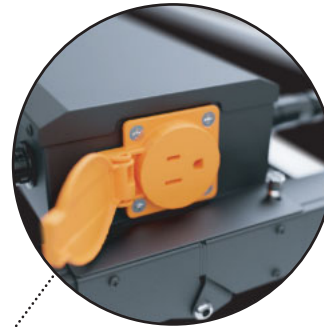

### GPS-HM-960

The HM960 was designed with commercial gardens in mind but this enormous light can also be a monster producer for the home grower. The 8x LED Bars are evenly spaced over a 5' width allowing the HM960 to bloom a 4.5x6' canopy. When combined with the HM150 Expansion bars the HM960 will flower a full 4'x8' flood tray with a single light. Ask your local hydro store for a customized light layout and commercial quote today.

### FEATURES & BENEFITS

- Compatible with TrolMaster system+Adapter LMA-14
- Total of 4500 pcs LED diodes on the fixture including deep red led diode
- Perfect grow solution for 4' x 6' grow tray
- Come with 120-277V AC output quick access outlet on the fixture
- Foldable design, easy installation
- Up to 30% more energy saving than traditional HID and HPS
- Optimized spectrum proven by growers for veg and flowering
- Superior delivered PPF and PAR exceeding 1150W HPS
- Scientifically engineered to maximize photosynthesis, growth, and yield