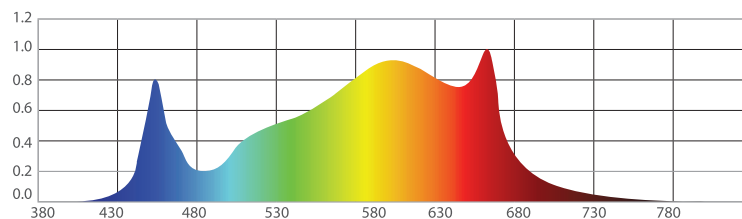

COMMERCIAL SOLUTIONS DESIGNED SPECIFICALLY FOR INDOOR CANNABIS CULTIVATION

TECHNICAL SPECIFICATIONS

WATTAGE	960W
INPUT VOLTAGE	120V-277V
CONTROLLER	TrolMaster Hydro-X + LMA14
CONTROL	0-10V dimming (0-100%)
POWER FACTOR	>95%
DAISY CHAIN PORT	RJ12
THERMAL MANAGEMENT	Passive
WORKING TEMPERATURE	-40°F ~ 122°F
IP RATING	Suitable for dry & wet locations
LIFEIME	L90 > 54,000 Hrs
WARRANTY	7 year limited
CERTIFICATIONS	ETL, DLC, CE, FCC
HEAT LOAD PER FIXTURE	3276 BTU

PERFORMANCE DATA

	MAX. POWER @ 12" H
PPF	2600 $\mu\text{mol/s}$
PPFD	1393 $\mu\text{mol/m}^2/\text{s}$
PPE	2.7 $\mu\text{mol/J}$

RECOMMENDED SET-UP

Flower: 4' X 6' Area , 5'x5' Area

Veg: 4' X 6' Area, Max: 4' X 8' Area, 5'x5' Area

SPECTRAL DISTRIBUTION