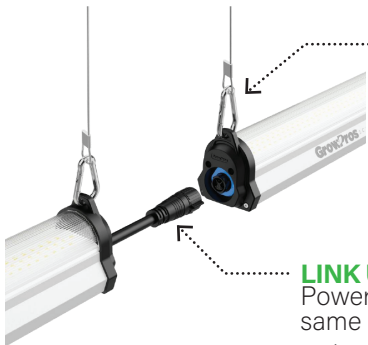

COMMERCIAL SOLUTIONS DESIGNED SPECIFICALLY FOR INDOOR CANNABIS CULTIVATION

Under Canopy Lighting 4Ft

GPS-UCL-125W

Upgrade your cultivation and leave no buds behind. By utilizing our specially designed under canopy lights you can maximize your growth and yields by illuminating the previously underlit areas of your plants.

FEATURES & BENEFITS

- Improve B-bud size, structure, density, and coloring.
- Optimized full spectrum proven by growers - great for veg and exceptional for boosting flower - includes 3000k, 5000k, 660nm Deep Red, and 730nm infrared diodes.
- IP65 rated for easy cleaning and protection from IPM sprays, irrigation leaks, and employees getting crazy with the watering wand.
- Compact and lightweight, quick to set up, easy to work around for harvest or quick to uninstall when between trellis layers.
- One Under Canopy Light will cover 4' in length and 3' in width of under canopy, add a second row to further increase your yields!

Hang from above in static canopies or use our height adjustable legs with rolling benches.

LINK UP MULTIPLE FIXTURES

Power Chaining and Data Chaining through same connections, no extra wires required.

Daisy chain option:
8 pcs @ 120V
13 pcs @ 208V
15 pcs @ 240V
18 pcs @ 277V

ADJUSTABLE HEIGHT

Telescopic legs adjust to the plant growth for the perfect light coverage.

*Legs sold separately

REPLACABLE LENS

Lens is easy to replace and exchange with new lens after a few runs.

Aluminum housing results in 10x faster heat dissipation compared to plastic shells.