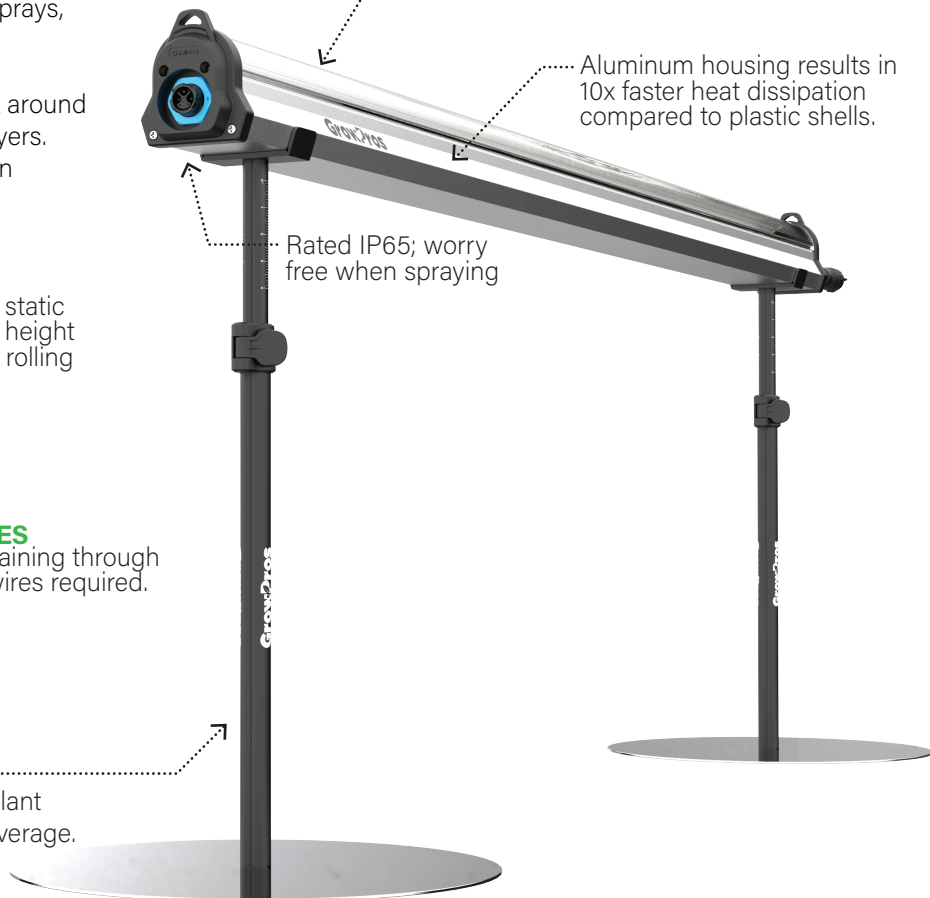

REPLACABLE LENS

Lens is easy to replace and exchange with new lens after a few runs.

Aluminum housing results in 10x faster heat dissipation compared to plastic shells.

Rated IP65; worry free when spraying