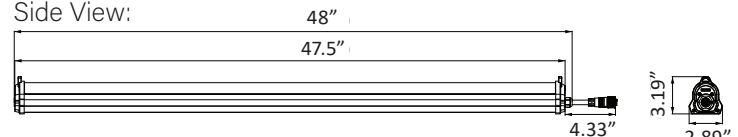

WHAT'S IN THE BOX - RETAIL PACKAGE

2x Under Canopy Lights
 1x 120v Power Cord (L5-15P) with attached RJ12 Data Cable

BOX GROSS WEIGHT: 9 lbs

WHAT'S IN THE BOX - COMMERCIAL PACKAGE

8x Under Canopy Lights 1x Controller Splitter
 1x RJ12 Data Cable
 1x 240v Power Cord (L6-15P) with attached RJ12 Data Cable

BOX GROSS WEIGHT: 36 lbs

DIMENSIONS

Side View:

Top View: