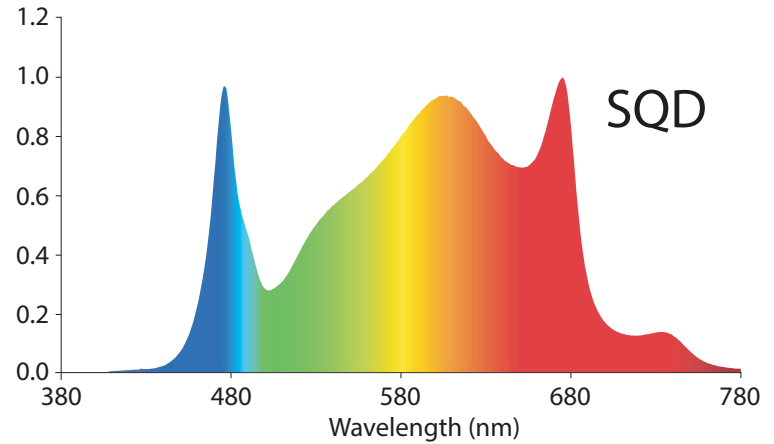

PERFORMANCE DATA

PERFORMANCE DATA	MAX POWER
PPE	2.6 $\mu\text{mol/s}$
PPF	325 $\mu\text{mol/s}$

FULL SPECTRUM + IR

Spectrum

MAXIMUM POWER ELECTRICAL DATA

	120V	208V	240V	277V
AC CURRENT	1.04A	0.60A	0.52A	0.45A
AC POWER	131.5W	126.9W	126.4W	126.1W
POWER FACTOR	0.99	0.99	0.98	0.97
DAISY CHAIN	8	13	15	18