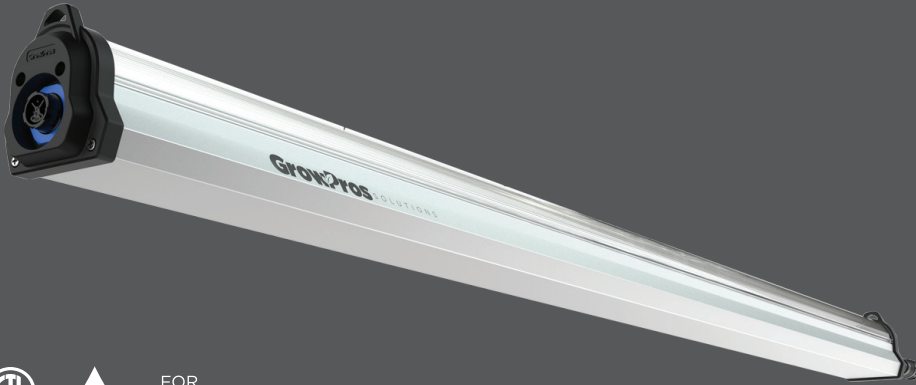

COMMERCIAL SOLUTIONS DESIGNED SPECIFICALLY FOR INDOOR CANNABIS CULTIVATION

Under Canopy Lighting 8Ft

GPS-UCL-250 W

Upgrade your cultivation and leave no buds behind. By utilizing our specially designed under canopy lights you can maximize your growth and yields by illuminating the previously underlit areas of your plants.

FEATURES & BENEFITS

- Improve B-bud size, structure, density, and coloring.
- Optimized full spectrum proven by growers - great for veg and exceptional for boosting flower - includes 3000k, 5000k, 660nm Deep Red, and 730nm infrared diodes.
- IP65 rated for easy cleaning and protection from IPM sprays, irrigation leaks, and employees getting crazy with the watering wand.
- Compact and lightweight, quick to set up, easy to work around for harvest or quick to uninstall when between trellis layers.
- One Under Canopy Light will cover 8' in length and 3' in width of under canopy, add a second row to further increase your yields!

REPLACABLE LENS

Lens is easy to replace and exchange with new lens after a few runs.

Aluminum housing results in 10x faster heat dissipation compared to plastic shells.

Rated IP65; worry free when spraying

Hang from above in static canopies or use our height adjustable legs with rolling benches.

LINK UP MULTIPLE FIXTURES

Power Chaining and Data Chaining through same connections, no extra wires required.

Daisy chain option:
4 pcs @ 120V
5 pcs @ 208V
6 pcs @ 240V
8 pcs @ 277V