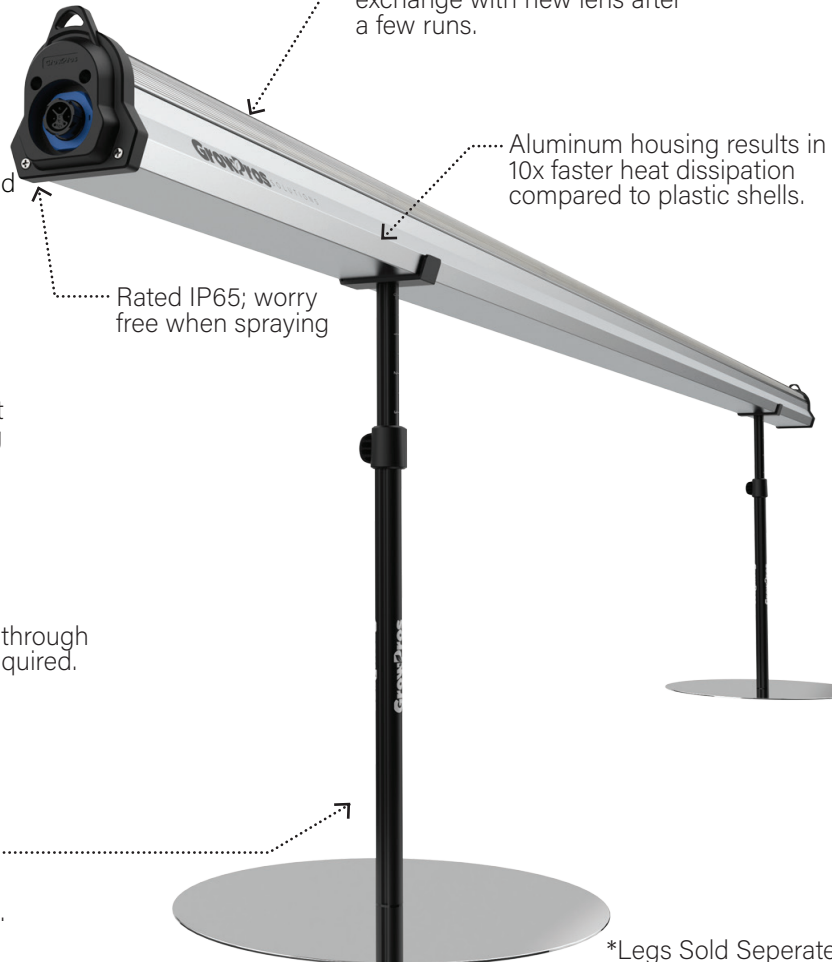

COMMERCIAL SOLUTIONS DESIGNED SPECIFICALLY FOR INDOOR CANNABIS CULTIVATION

Under Canopy Lighting 8Ft

GPS-UCL-250 W

Upgrade your cultivation and leave no buds behind. By utilizing our specially designed under canopy lights you can maximize your growth and yields by illuminating the previously underlit areas of your plants.

FEATURES & BENEFITS

- Improve B-bud size, structure, density, and coloring.
- Optimized full spectrum proven by growers - great for veg and exceptional for boosting flower - includes 3000k, 5000k, 660nm Deep Red, and 730nm infrared diodes.
- IP65 rated for easy cleaning and protection from IPM sprays, irrigation leaks, and employees getting crazy with the watering wand.
- Compact and lightweight, quick to set up, easy to work around for harvest or quick to uninstall when between trellis layers.
- One Under Canopy Light will cover 8' in length and 3' in width of under canopy, add a second row to further increase your yields!

REPLACABLE LENS

Lens is easy to replace and exchange with new lens after a few runs.

Aluminum housing results in 10x faster heat dissipation compared to plastic shells.

Rated IP65; worry free when spraying

ADJUSTABLE HEIGHT

Telescopic legs adjust to the plant growth for the perfect light coverage.

*Legs sold separately

*Legs Sold Separately

LED LIGHTING SOLUTION FOR COMMERCIAL, INDOOR, AND GREENHOUSE APPLICATIONS