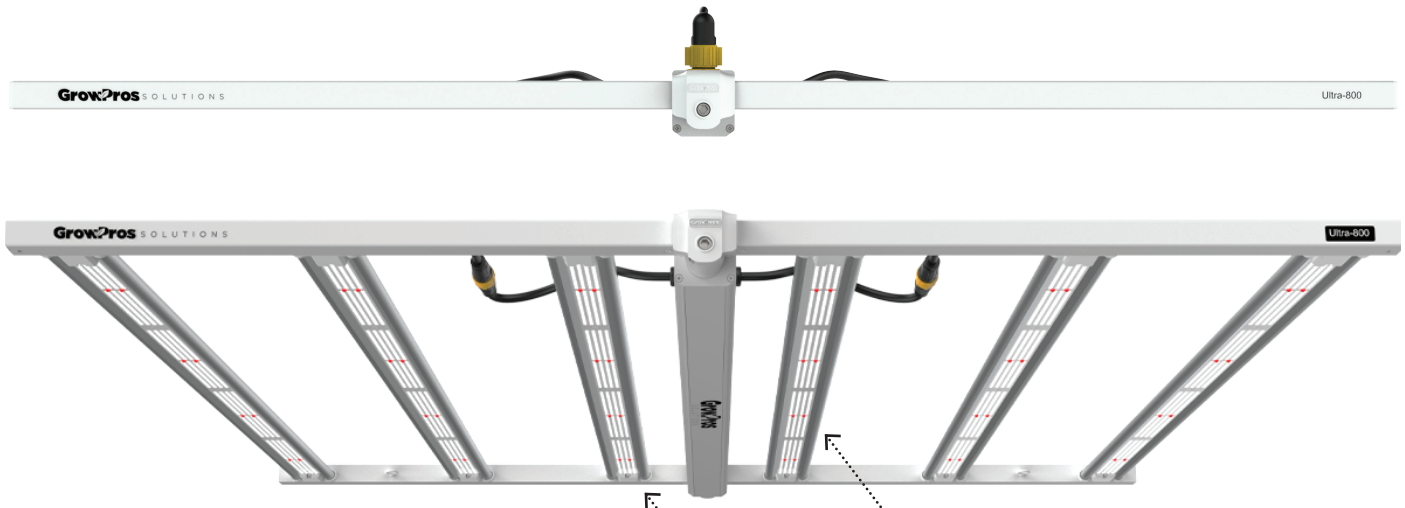

COMMERCIAL SOLUTIONS DESIGNED SPECIFICALLY FOR INDOOR CANNABIS CULTIVATION

ULTRA-800PRO Series

GPS-ULTRA-800

Our Ultra Series represent the ideal LED grow lights designed for vertical growers. These lights feature a sleek, flat body with a high photon conversion rate and low heat emission, making them perfectly compatible with popular two-tier or three-layer grow racks from Pippe, Grow Pros Solutions, Montel, and more.

INTENDED APPLICATIONS

- Multi-tier Vertical Grow Systems
- Indoor Cultivation

RECOMMENDED SET-UP

- **FLOWER:** 4' X 4' Area; MAX: 5' X 5' Area
- **VEG:** 4' X 4' Area; MAX: 6' X 6' Area

FEATURES & BENEFITS

- Experience optimal plant growth with our full spectrum, including infrared lighting.
- Perfect for vertical cultivation, our ultra-slim design maximizes space efficiency.
- Designed for commercial use, supporting 208-277V power outlets for robust performance.
- Enjoy hassle-free setup with our foldable design—simply open and use, no assembly required.
- Built to withstand the elements, our product boasts an IP65 waterproof rating for added durability.

GrowPros SOLUTIONS

ULTRA THIN

Designed to maximize vertical growing space in multi-tier vertical grow set ups.

FULL SPECTRUM + IR

- 2160 PCS 4000k LumiLED Diodes
- 60 PCS OSRAM Red Diodes
- 12 PCS Prolight OPTO Tech far Red Diodes