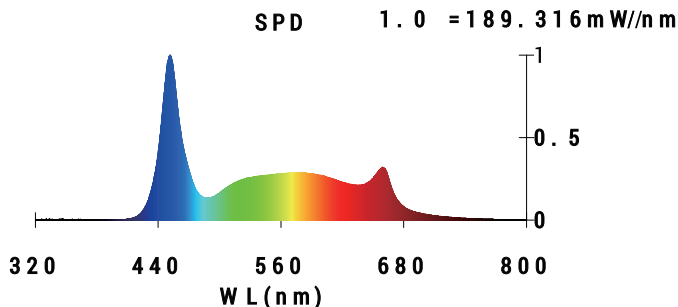

SPECTRAL DISTRIBUTION