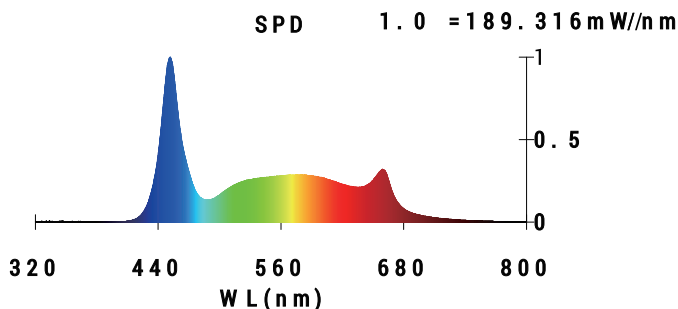

SPECTRAL DISTRIBUTION