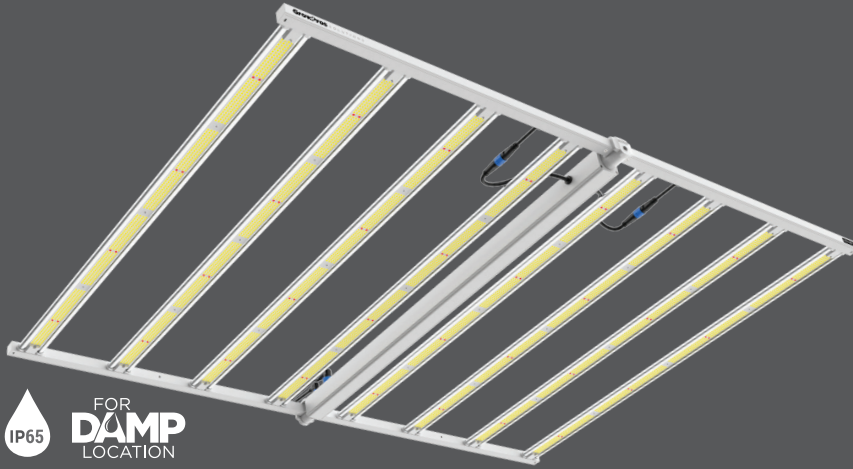

LED LIGHTING SOLUTION FOR COMMERCIAL, INDOOR, AND GREENHOUSE APPLICATIONS

ULTRA-960[®] Series

GPS-ULTRA-960

product description

INTENDED APPLICATIONS

- Grow Tent
- Indoor Cultivation

RECOMMENDED SET-UP

- **FLOWER:** 4' X 4' Area; MAX: 5' X 5' Area
- **VEG:** 4' X 4' Area; MAX: 6' X 6' Area

FOR
DAMP
LOCATION

FEATURES AND BENEFITS

- Foldable design and easy installation
- Optimized spectrum proven by growers for veg and flowering
- Scientifically engineered to maximize photosynthesis, growth, and yield

PERFORMANCE DATA

	MAX POWER @ 12" H
PPF	2080 $\mu\text{mol/s}$
PPFD	2080 $\mu\text{mol/m}^2/\text{s}$
PPE	2080 $\mu\text{mol/J}$

SPECTRURAL DISTRIBUTION

Spectrum

WHAT'S IN THE BOX

- 1x ULTRA-960 Light
- 2x Ratchet Hangers
- 1x Power Cord
- 1x RJ-12 Cable
- 1x Controller Splitter
- 4x Solid Decking Hangers
- 2x Wire Hangers
- 1x Dimming Cable

GROSS WEIGHT: 23.1 lbs

DIMENSIONS