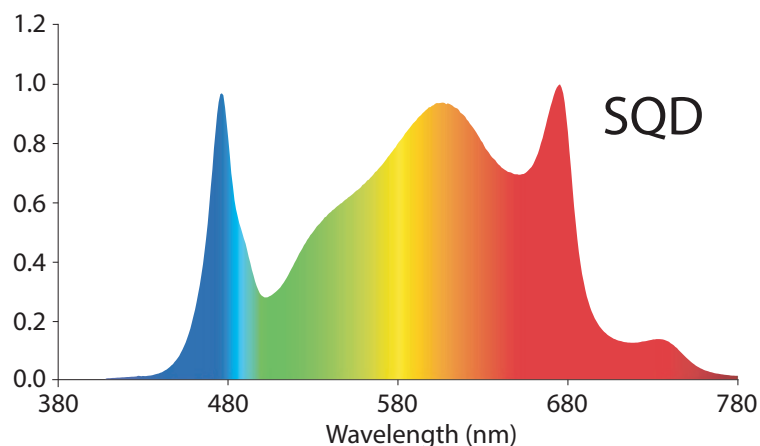

LED LIGHTING SOLUTION FOR COMMERCIAL, INDOOR, AND GREENHOUSE APPLICATIONS

SPECIFICATIONS

WATTAGE	960W
INPUT VOLTAGE	208V-277V
CONTROLLER	CONTROLLER
CONTROL	0-10V dimming (0-100%)
DAISY CHAIN PORT	RJ-12
MOUNTING HEIGHT	MOUNTING HEIGHT
POWER FACTOR	>0.9
THERMAL MANAGEMENT	THERMAL MANAGEMENT
WORKING TEMPERATURE	WORKING TEMPERATURE
IP RATING	Waterproof IP65
LIFETIME	L90: >36,000 hrs
WARRANTY	WARRANTY
CERTIFICATIONS	CERTIFICATIONS
HEAT LOAD PER FIXTURE	HEAT LOAD PER FIXTURE

MAXIMUM POWER ELECTRICAL DATA

	208V	220V	240V	277V
AC CURRENT	4.62A	2.63A	3.34A	2.88A
AC POWER	120V	208V	240V	277V
POWER FACTOR	120V	208V	240V	277V

PPFD READING

12" Height @ Max. Power Setup

4' X 4' 3' X 3' 2' X 2' 1' X 1'

PERFORMANCE DATA

	MAX POWER @ 12" H
PPF	2080 $\mu\text{mol/s}$
PPFD	2080 $\mu\text{mol/m}^2/\text{s}$
PPE	2080 $\mu\text{mol/J}$

SPECTRURAL DISTRIBUTION

Spectrum

WHAT'S IN THE BOX

- 1x ULTRA-960 Light
- 2x Ratchet Hangers
- 1x Power Cord
- 1x RJ-12 Cable
- 1x Controller Splitter
- 4x Solid Decking Hangers
- 2x Wire Hangers
- 1x Dimming Cable

GROSS WEIGHT: 23.1 lbs

DIMENSIONS