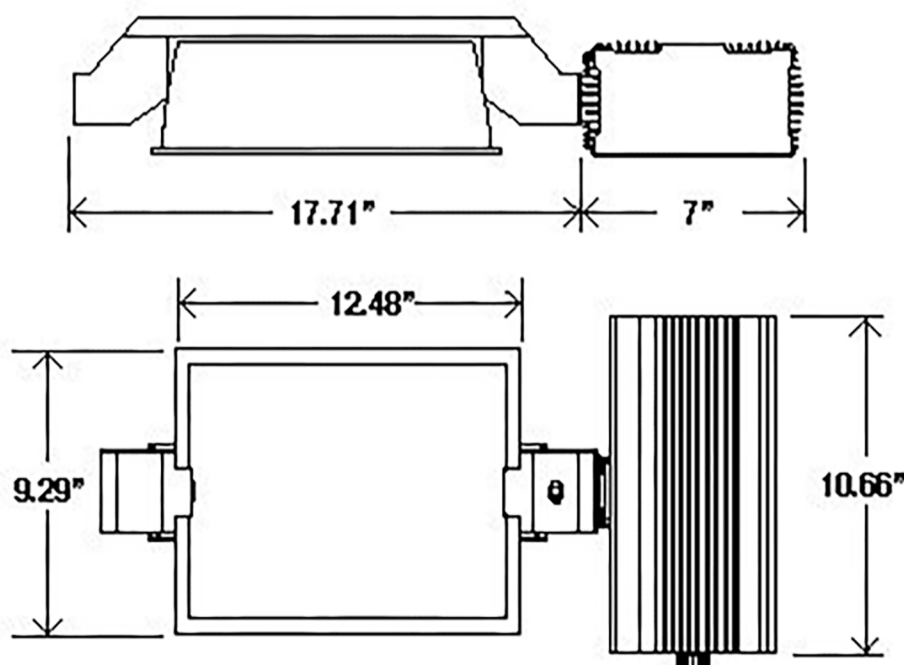

## LIGHTING SOLUTION FOR COMMERCIAL INDOOR AND GREENHOUSE APPLICATIONS

The HPSPRO Series is a complete, double-ended HPS grow light solution with optimal PPF output. Effecting high lumen output per square footage, the HPSPRO Series throws light over a wide area, making it flexible for use in a variety of warehouse and greenhouse sizes. Mimicking the natural spectrum of the sun, the HPSPRO Series is especially effective for vegetative and blooming stages.

### DIMENSIONS