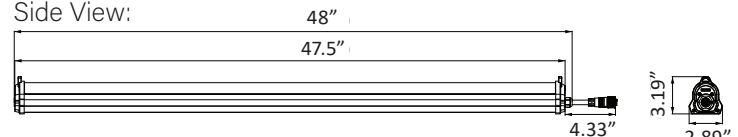

WHAT'S IN THE BOX - RETAIL PACKAGE

2x Under Canopy Lights
 1x 120v Power Cord (L-15P) with attached RJ12 Data Cable

BOX GROSS WEIGHT: 9 lbs

WHAT'S IN THE BOX - COMMERCIAL PACKAGE

8x Under Canopy Lights 1x Controller Splitter
 1x RJ12 Data Cable
 2x 120v Power Cord (L-15P) with attached RJ12 Data Cable

BOX GROSS WEIGHT: 36 lbs

DIMENSIONS

Side View:

Top View: