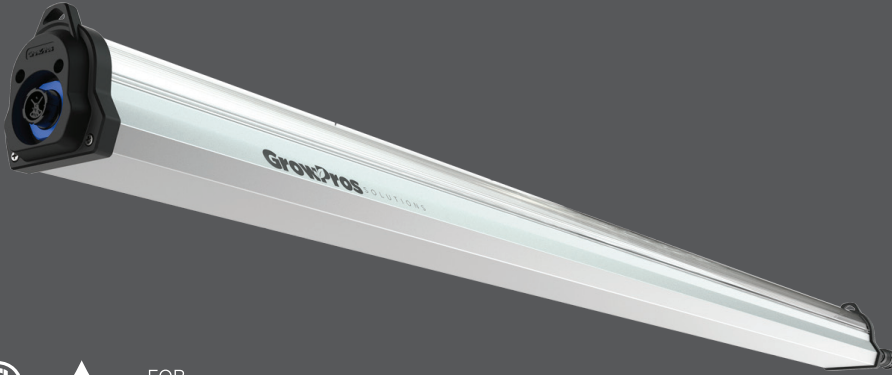

COMMERCIAL SOLUTIONS DESIGNED SPECIFICALLY FOR INDOOR CANNABIS CULTIVATION

Under Canopy Lighting

GPS-UCL-125W

Upgrade your cultivation and leave no buds behind. By utilizing our specially designed under canopy lights you can maximize your growth and yields by illuminating the previously underlit areas of your plants.

FEATURES & BENEFITS

- Improve B-bud size, structure, density, and coloring.
- Optimized full spectrum proven by growers - great for veg and exceptional for boosting flower - includes 3000k, 5000k, 660nm Deep Red, and 730nm infrared diodes.
- IP65 rated for easy cleaning and protection from IPM sprays, irrigation leaks, and employees getting crazy with the watering wand.
- Compact and lightweight, quick to set up, easy to work around for harvest or quick to uninstall when between trellis layers.
- One Under Canopy Light will cover 4' in length and 3' in width of under canopy, add a second row to further increase your yields!

Hang from above in static canopies or use our height adjustable legs with rolling benches.

LINK UP MULTIPLE FIXTURES

Power Chaining and Data Chaining through same connections, no extra wires required.

Daisy chain option:
 9 pcs @ 120V
 16 pcs @ 208V
 19 pcs @ 240V
 22 pcs @ 277V

ADJUSTABLE HEIGHT

Telescopic legs adjust to the plant growth for the perfect light coverage.

*Legs sold separately

REPLACABLE LENS

Lens is easy to replace and exchange with new lens after a few runs.

Aluminum housing results in 10x faster heat dissipation compared to plastic shells.