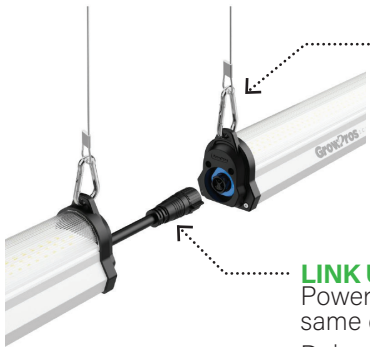

COMMERCIAL SOLUTIONS DESIGNED SPECIFICALLY FOR INDOOR CANNABIS CULTIVATION

Under Canopy Lighting

GPS-UCL-125W

Upgrade your cultivation and leave no buds behind. By utilizing our specially designed under canopy lights you can maximize your growth and yields by illuminating the previously underlit areas of your plants.

FEATURES & BENEFITS

- Improve B-bud size, structure, density, and coloring.
- Optimized full spectrum proven by growers - great for veg and exceptional for boosting flower - includes 3000k, 5000k, 660nm Deep Red, and 730nm infrared diodes.
- IP65 rated for easy cleaning and protection from IPM sprays, irrigation leaks, and employees getting crazy with the watering wand.
- Compact and lightweight, quick to set up, easy to work around for harvest or quick to uninstall when between trellis layers.
- One Under Canopy Light will cover 4' in length and 3' in width of under canopy, add a second row to further increase your yields!

Hang from above in static canopies or use our height adjustable legs with rolling benches.

LINK UP MULTIPLE FIXTURES

Power Chaining and Data Chaining through same connections, no extra wires required.

Daisy chain option:
 9 pcs @ 120V
 16 pcs @ 208V
 19 pcs @ 240V
 22 pcs @ 277V

ADJUSTABLE HEIGHT

Telescopic legs adjust to the plant growth for the perfect light coverage.

*Legs sold separately

REPLACABLE LENS

Lens is easy to replace and exchange with new lens after a few runs.

Aluminum housing results in 10x faster heat dissipation compared to plastic shells.