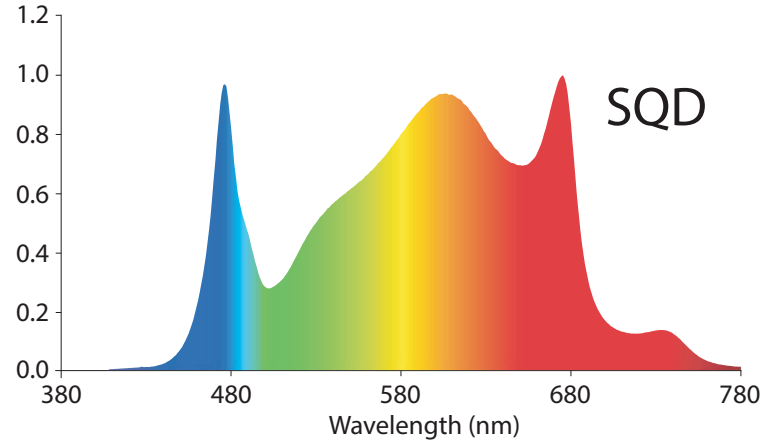

PERFORMANCE DATA

PERFORMANCE DATA	MAX POWER
PPE	2.6 $\mu\text{mol/s}$
PPF	325 $\mu\text{mol/s}$

FULL SPECTRUM + IR

Spectrum

MAXIMUM POWER ELECTRICAL DATA

	120V	208V	240V	277V
AC CURRENT	1.04A	0.60A	0.52A	0.45A
AC POWER	131.5W	126.9W	126.4W	126.1W
POWER FACTOR	0.99	0.99	0.98	0.97
DAISY CHAIN	9	16	19	22